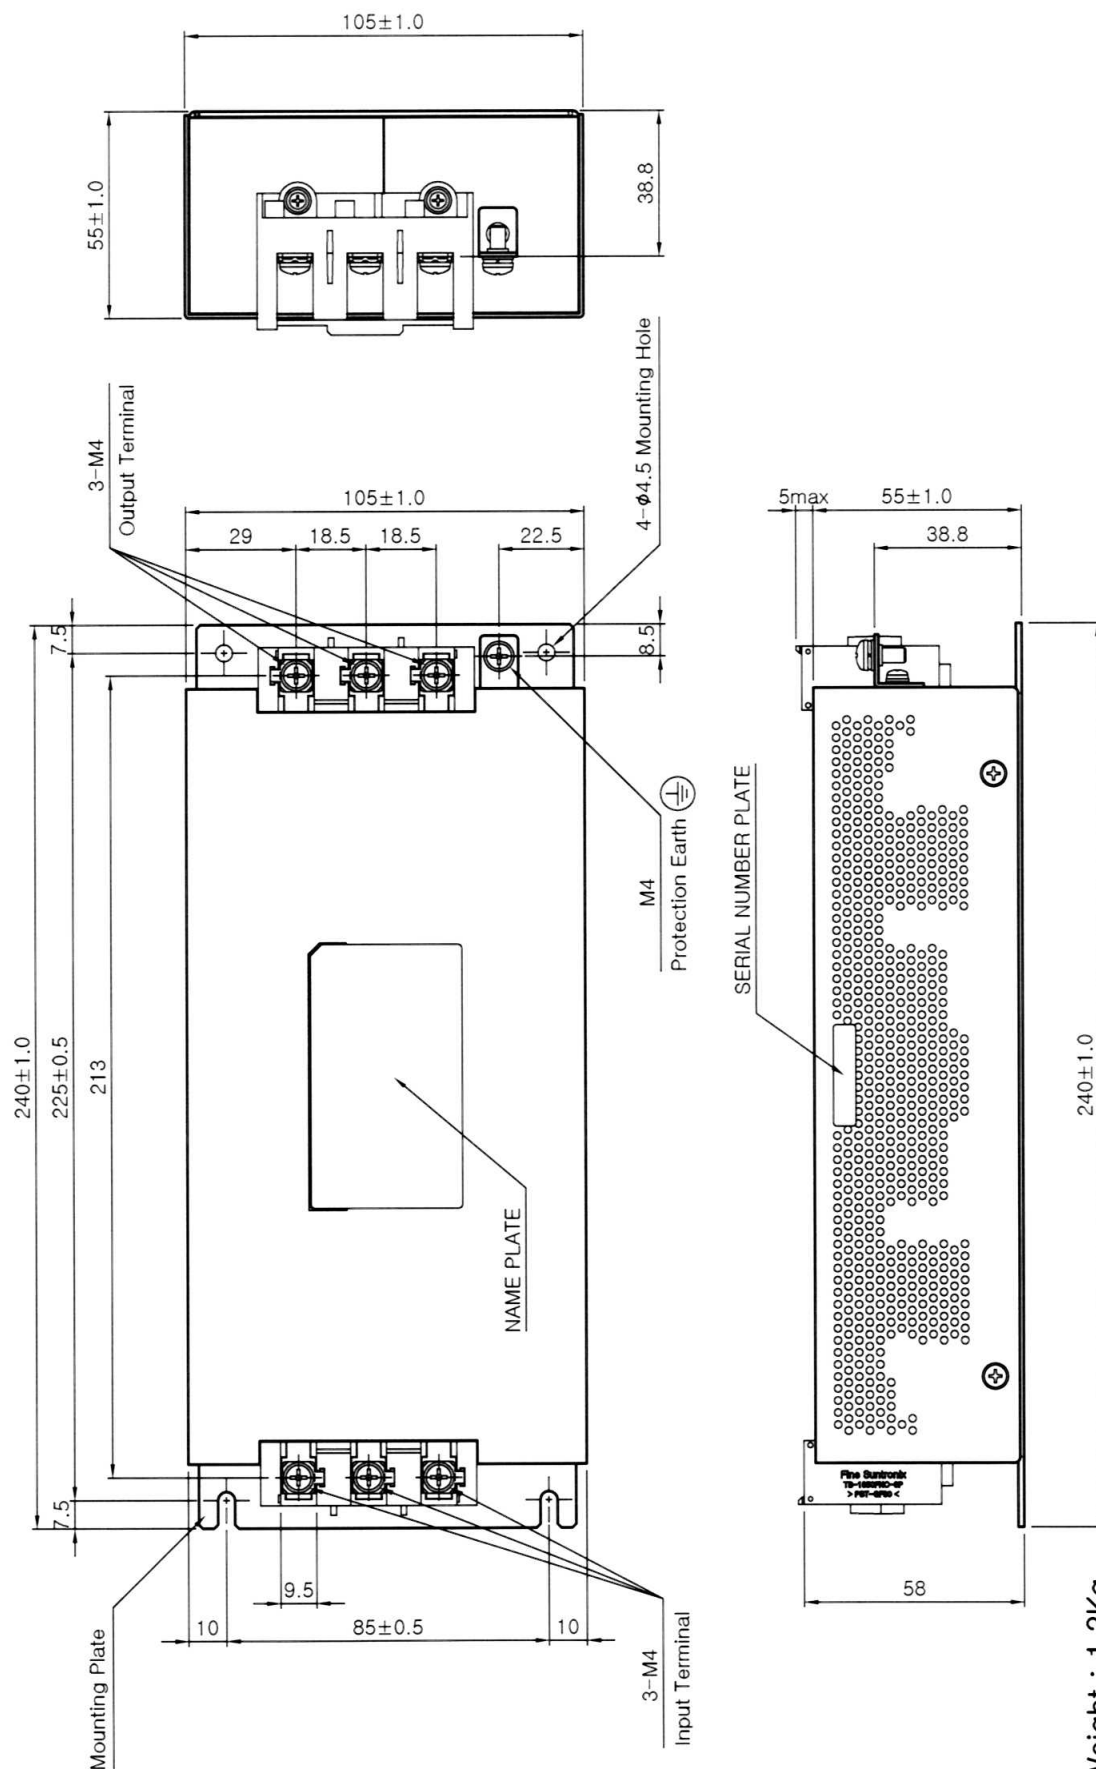

Dimension

TMS-2020/2030

- * Weight : 1.3Kg
- * Tolerance : ± 1
- * Dimensions in mm